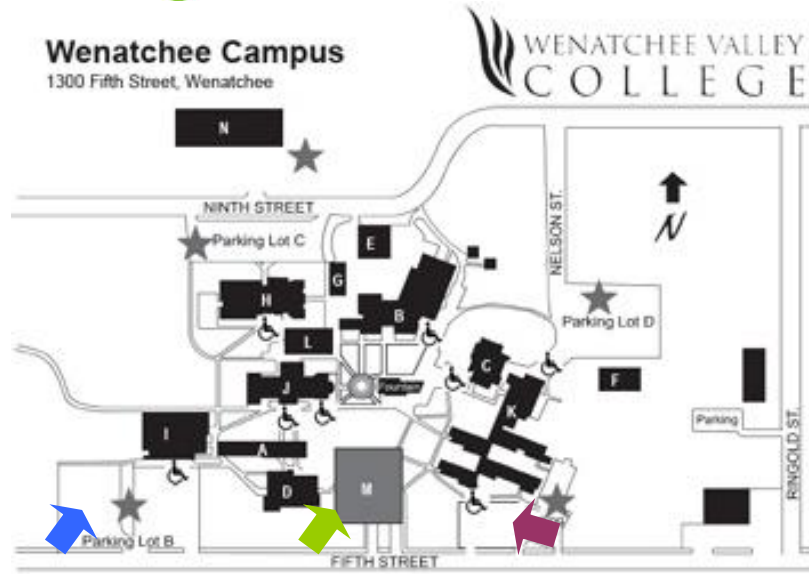

expanding your horizons

Building names	Rooms begin with	Building names	Rooms begin with
A Anderson Hall 2000	H Sexton Hall 6000
B Batjer Hall 8000	I Smith Gymnasium 4000
C Brown Library 9000	J Van Tassell Center	
D Eller-Fox Science Center 3000	Bookstore 5000
E Facilities and Maintenance		K Wells Hall 1000
F Wells House		L Central Washington University	
G Refrigeration 7000	M Wenatchi Hall	
		N Music and Art Center (MAC)	

★ Visitor parking areas.

Saturday, March 6, 2010

Registration will be in Wenatchi Hall off 5th Street.

Coming by bus? Please drop off in front of Wenatchi Hall and then park buses in the Upper Gym lot.

Coming by car? Please park in this visitor lot.