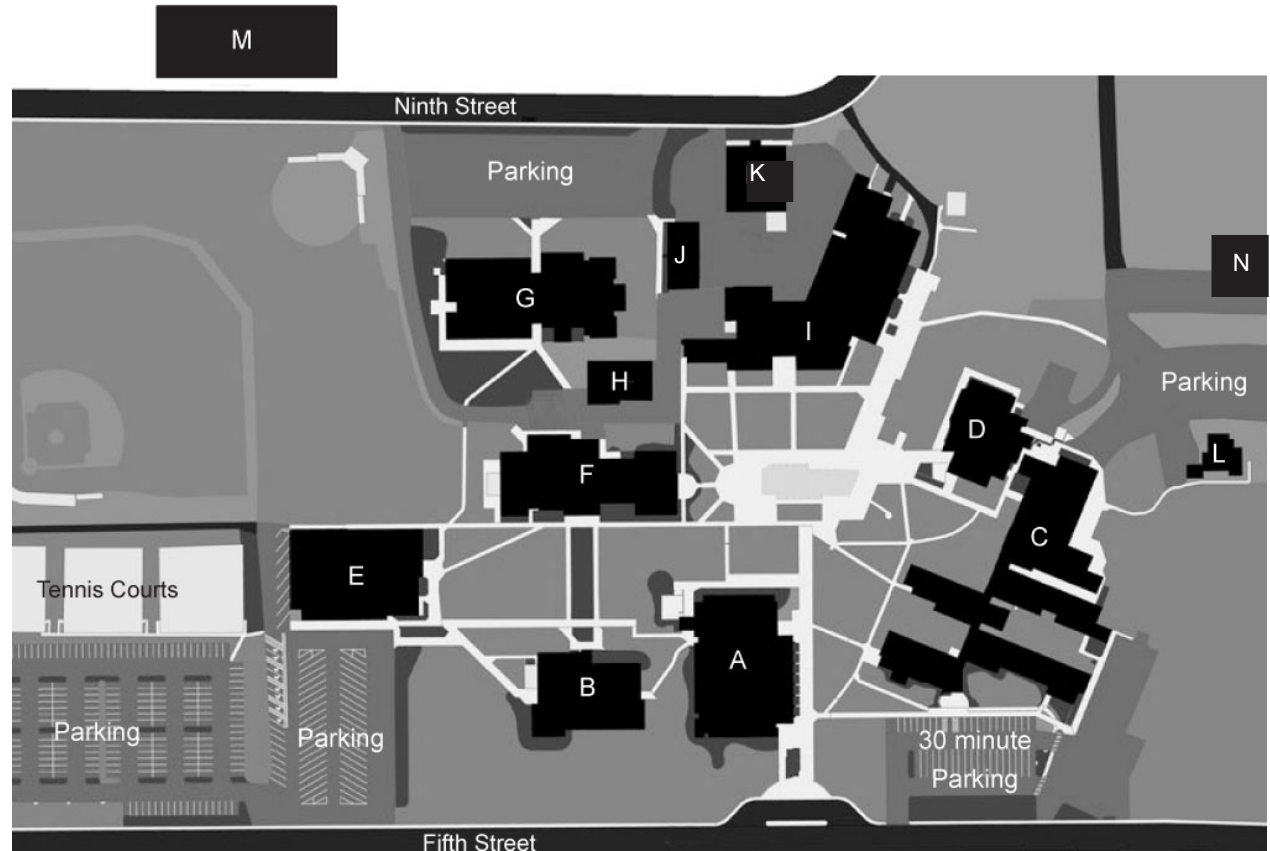

Basketball Courts Racquetball Courts  
 Fitness Lab Weight Room

**F: Van Tassell Center**

Bookstore Student Lounge  
 Café Student Programs  
 Multicultural Affairs

**G: Sexton Hall**

Computer Technology  
 Business Information Technology  
 Robert Graves Gallery

**H: Central Washington University**

**I: Batjer Hall**

Agriculture  
 Automotive

**J: Environmental Systems and Refrigeration Technology**

**K: Industrial Technology**

**L: Wells House**

**M: Music and Art Center (MAC)**

Art  
 Music

**N: Facilities and Operations**

**O: Residence Hall**

Building Names	Rooms begin with
A Wenatchi Hall.....	2000
B Eller-Fox Science Center...	3000
C Wells Hall.....	1000
D Brown Library.....	9000
E Smith Gym.....	4000
F Van Tassell Center	
Bookstore.....	5000
G Sexton Hall .....	6000