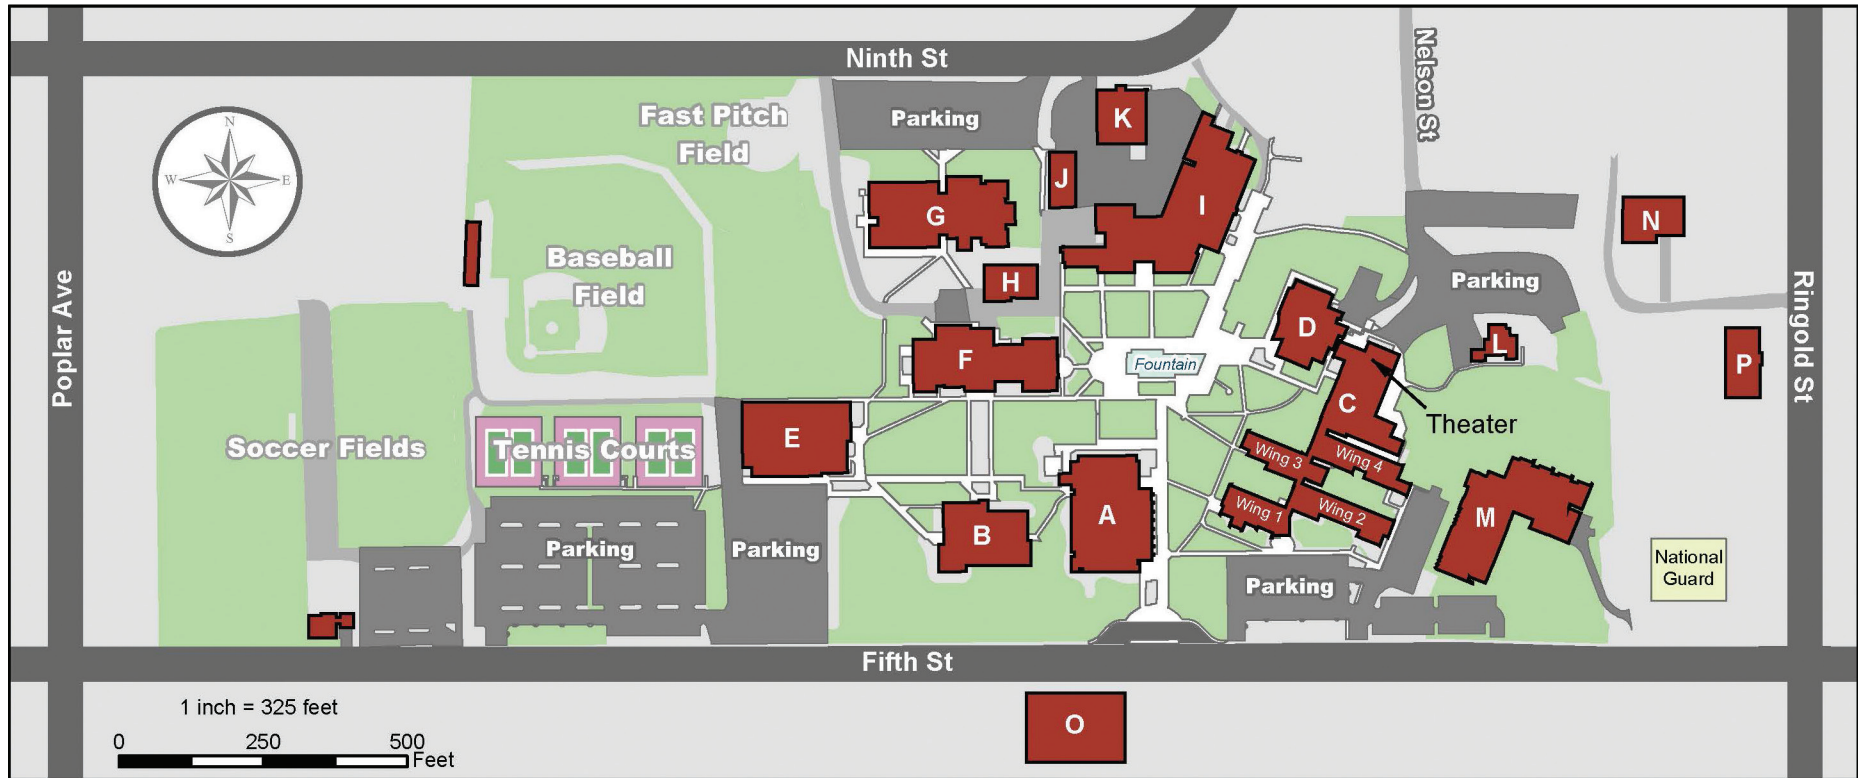

Wenatchee Campus

1300 Fifth Street, Wenatchee

Breathe easy, our campus is now tobacco free.

- A: Wenatchi Hall**
 Admissions/Registration
 Allied Health
 Biology
 Business Office
 Cashier
 Community Relations
 Counseling
 Educational Planning
 Financial Aid
 Human Resources
 President's Office
 Math
 Nursing
 Radiologic Technology
 Testing Center
 Veterans Office
 WVC Foundation

- D: Brown Library**
 Distance Classrooms
 Tutor Center

- E: Smith Gymnasium**
 Athletic Training Center
 Basketball Courts
 Fitness Lab

- F: Van Tassell Center**
 Bookstore
 Cafe
 International Students
 Multicultural Affairs
 Running Start
 Student Lounge
 Student Programs

- G: Sexton Hall**
 Computer Technology
 Business Computer
 Technology
 Robert Graves Gallery
 WriteLab

- H: Central Washington University**

- I: Batjer Hall**
 Agriculture
 Automotive
 Criminal Justice

- N: Facilities and Operations**
 Shipping & Receiving

- O: Residence Hall**

- P: Technology**

Rooms Begin With	Building Name
1000	Wells Hall (C)
1500	Music and Art Center (M)
2000	Wenatchi Hall (A)
3000	Eller-Fox Science Center (B)
4000	Smith Gym (E)
5000	Van Tassell Center (F)
5500	Central Washington University (H)
6000	Sexton Hall (G)
7000	Refrigeration Lab (J)
7500	Industrial Technology (K)
8000	Batjer Hall (I)
9000	Brown Library (D)
9500	Facilities and Operations (N)