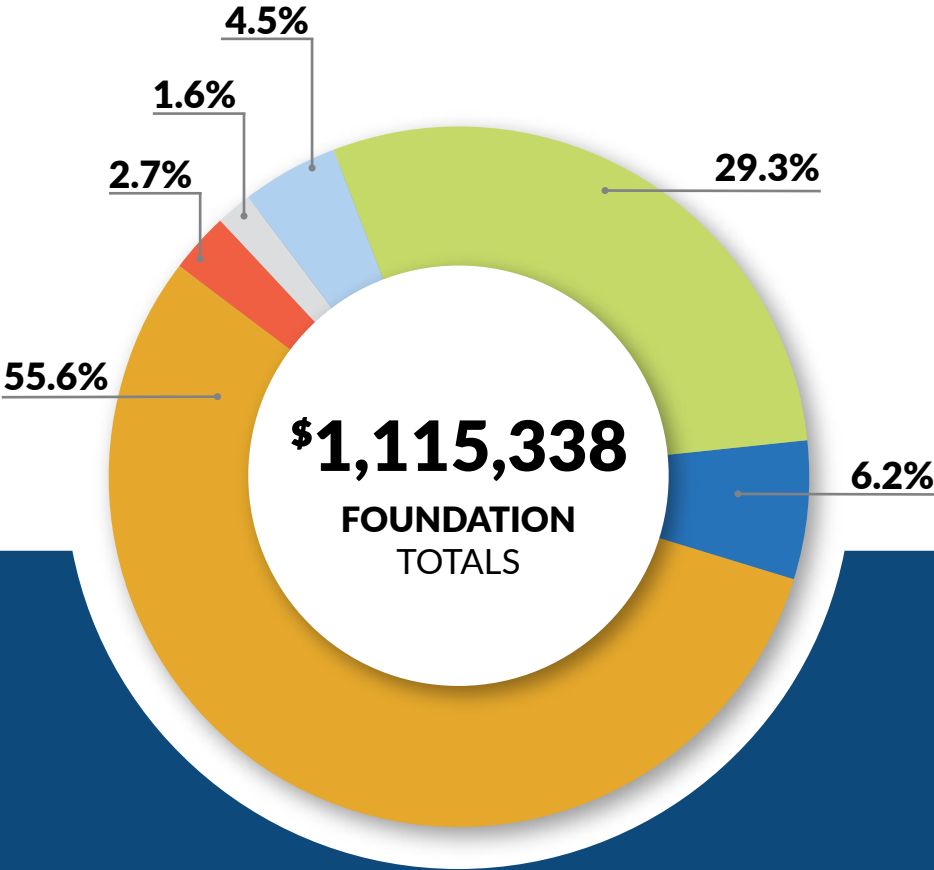

# SCHOLARSHIPS

2022-2023 BY THE NUMBERS

**\$664,224\***

Total Awarded

**249**

Total Awards

**228**

Total Students

## RECIPIENT DEMOGRAPHICS

**228**

Total Students

# OVERALL SUPPORT

2022-2023 WVC FOUNDATION

Direct Student Support  
**\$50,616**

Program Support  
**\$326,422**

Faculty & Staff Support  
**\$69,124**

Scholarships  
**\$620,176**

Unrestricted  
**\$30,000**